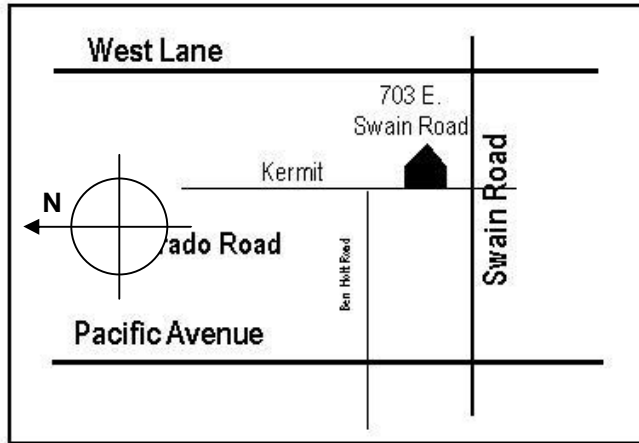

Trek Meet
The Bridge at Stockton
703 E. Swain Rd.
Saturday, February 26, 2011

Driving Directions

From the South

- ◆ Take Hwy 99 North
- ◆ Take exit 258 toward Hammer Lane.
- ◆ Turn right onto E Hammer Ln
- ◆ Turn left onto West Ln
- ◆ Turn right onto E Swain Rd.

From the North

- ◆ Take Hwy 99 South
- ◆ Take the exit toward Armstrong Road.
- ◆ Turn right onto E Armstrong Rd.
- ◆ Turn left onto N West Ln
- ◆ Turn right onto E Swain Rd.

From the West (Brentwood)

- ◆ Take Hwy 4 East
- ◆ Follow signs to I-5 North
- ◆ Exit March Lane
- ◆ Keep right at fork, follow signs for University of Pacific/Delta College
- ◆ Turn left on N. El Dorado St.
- ◆ Turn right onto E Swain Rd.