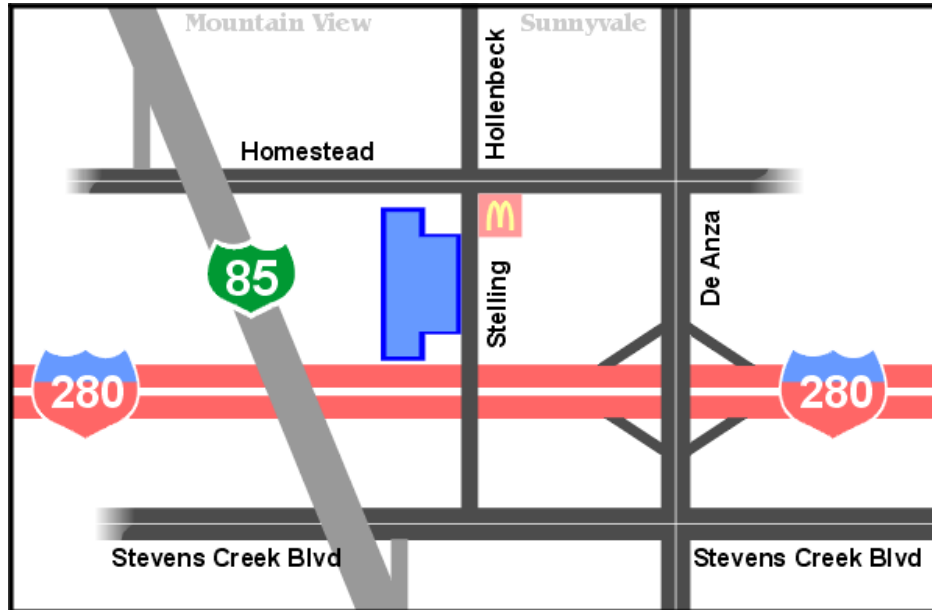

Awana Ministry Conference
October 15, 2011
The Valley Church
10885 N. Stelling, Cupertino

Coming South on Highway 85

- Exit at Homestead Road
- Turn Left at the light onto Homestead
- Turn Right onto Stelling
- Valley Church is the third driveway on the right

Coming North on Highway 85

- Exit at Stevens Creek Blvd.
- Turn Right at the light onto Stevens Creek
- Turn Left onto Stelling
- Valley Church (approximately .9 miles), on the left side of Stelling

Coming North on Interstate 280

- Exit at De Anza Blvd.
- Turn Right at the light onto De Anza
- Turn Left onto Homestead
- Turn Left onto Stelling (approximately .5 miles)
- Valley church is the third driveway on the right

Coming South on Interstate 280

- Exit at De Anza Blvd.
- Turn Left at the light onto De Anza
- Turn Left onto Homestead
- Turn Left onto Stelling (approximately .5 miles)
- Valley church is the third driveway on the right