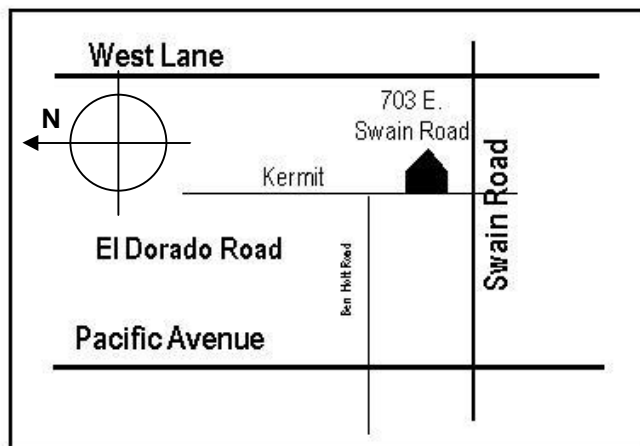

Role Training – Saturday, August 27, starts after BTO ~ 12:30pm
Puggles, Cubbies, Sparks, T&T

Driving Directions

From the South

- ◆ Take Hwy 99 North
- ◆ Take exit 258 toward Hammer Lane.
- ◆ Turn right onto E Hammer Ln
- ◆ Turn left onto West Ln
- ◆ Turn right onto E Swain Rd.

From the North

- ◆ Take Hwy 99 South
- ◆ Take the exit toward Armstrong Road.
- ◆ Turn right onto E Armstrong Rd.
- ◆ Turn left onto N West Ln
- ◆ Turn right onto E Swain Rd.

From the West (Brentwood)

- ◆ Take Hwy 4 East
- ◆ Follow signs to I-5 North
- ◆ Exit March Lane
- ◆ Keep right at fork, follow signs for University of Pacific/Delta College
- ◆ Turn left on N. El Dorado St.
- ◆ Turn right onto E Swain Rd.