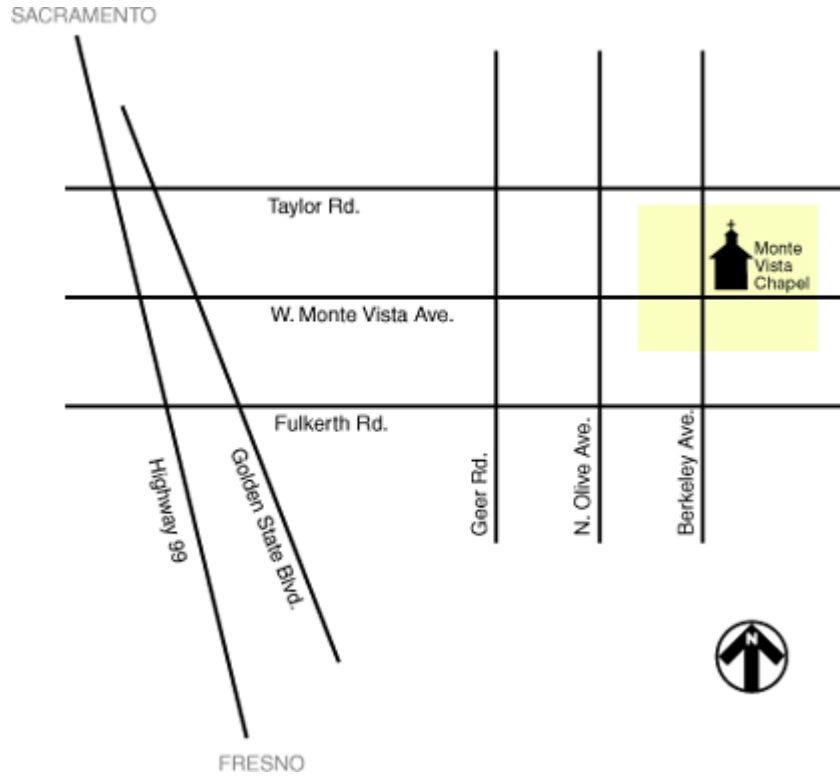

Awana Ministry Conference
October 8, 2011
Monte Vista Chapel
1619 E. Monte Vista Ave., Turlock

From Highway 99

- Take the Monte Vista Avenue exit heading east
- Continue on Monte Vista Avenue for approximately 3 miles
- The church is on the N-E corner of Monte Vista and Berkeley Avenues
- Parking is accessible from both Monte Vista Ave. and Berkeley Ave.